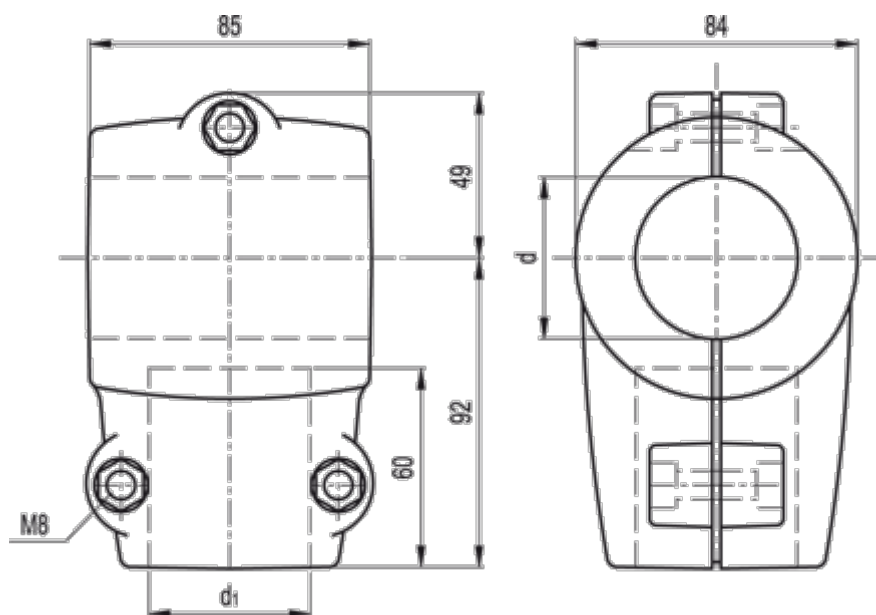

Data Sheet

Article number: 2310419639
Description: E+G Connection joint
GC.60-48-SST

Measures

d (inch) = 2 Gas
d1 (inch) = 1 1/2 Gas
d1 (mm) = 48.3
d mm = 60.3
Weight (g) = 370